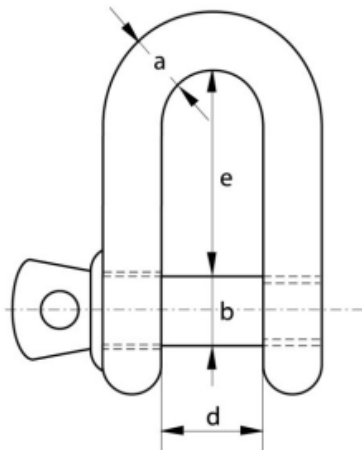

British Standard Large DEE Shackle (Self Colour)

- SCD Series

WLL	Diameter		Diameter		Inside	Inside
	Bow		Pin	Eye	Width	Length
	a	b	c	d	e	
tons	inch	inch	inch	inch	inch	
0.25	1/4	3/8	3/4	1/2	1	
0.50	3/8	1/2	1	3/4	1.1/2	
0.75	1/2	5/8	1.1/4	1.1/8	2.1/8	
1.50	5/8	3/4	1.1/2	1.1/4	2.1/2	
2.00	3/4	7/8	1.3/4	1.1/2	2.7/8	
3.00	7/8	1	2	1.3/4	3.1/4	
3.75	1	1.1/8	2.1/4	2	3.3/4	
5.00	1.1/8	1.1/4	2.1/2	2.1/8	4.1/8	
6.00	1.1/4	1.3/8	2.3/4	2.3/8	4.1/2	
7.00	1.3/8	1.1/2	3	2.5/8	5	
9.50	1.1/2	1.3/4	3.1/2	2.3/4	5.3/8	