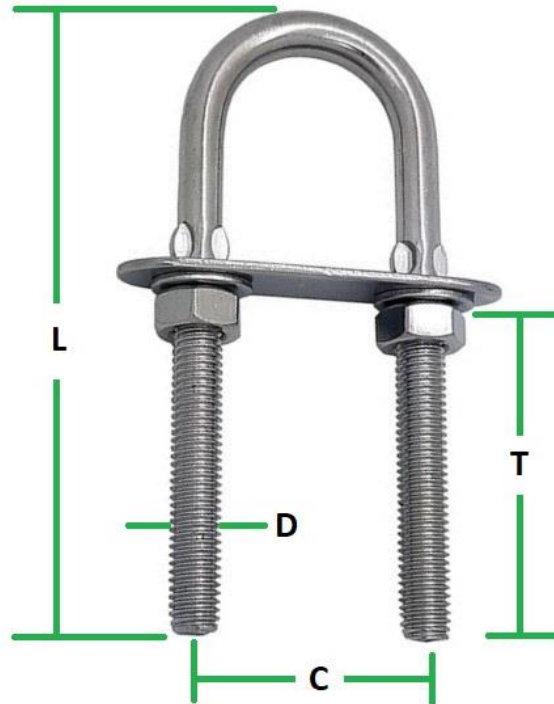

Stainless Steel U Bolt with Nuts & Washers

- SSUB Series

Model	D	L	C	T
SSUB04060	4mm	64mm	30mm	30mm
SSUB05080	5mm	80mm	35mm	40mm
SSUB06090	6mm	90mm	35mm	40mm
SSUB08080	8mm	80mm	35mm	50mm
SSUB08100	8mm	100mm	35mm	50mm
SSUB10090	10mm	90mm	50mm	40mm
SSUB10130	10mm	130mm	50mm	55mm
SSUB12150	12mm	150mm	60mm	65mm