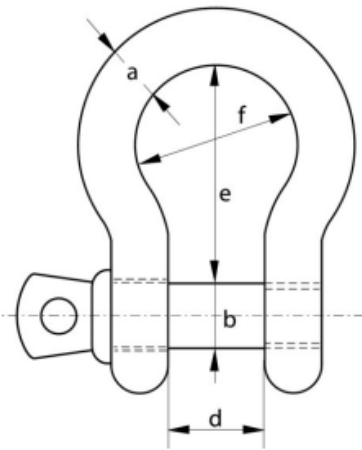

Commercial Pattern Galvanised BOW Shackle

- COMB Series

Diameter	Diameter	Diameter	Width	Length	Width
Bow	Pin	Eye	Inside	Inside	Bow
a	b	c	d	e	f
mm	mm	mm	mm	mm	mm
5	5	10	10	20	15
6	6	12	12	24	18
8	8	16	16	32	24
10	10	20	20	40	30
11	11	22	22	44	33
12	12	24	24	48	36
14	14	28	28	56	42
16	16	32	32	64	48
19	19	38	38	76	57
22	22	44	44	88	66