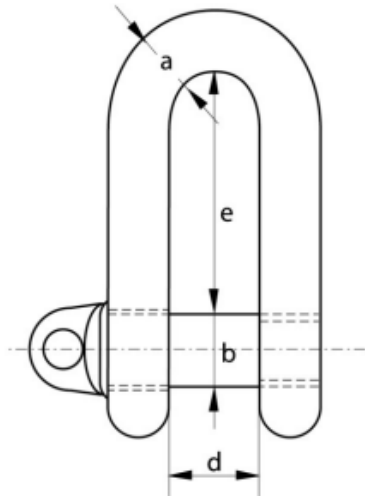

Commercial DEE Shackle

- COMD Series

Diameter	Diameter	Diameter	Width	Length
Bow	Pin	Eye	Inside	Inside
a	b	c	d	e
mm	mm	mm	mm	mm
5	5	10	10	20
6	6	12	12	24
8	8	16	16	32
10	10	20	20	40
11	11	22	22	44
12	12	24	24	48
14	14	28	28	56
16	16	32	32	64