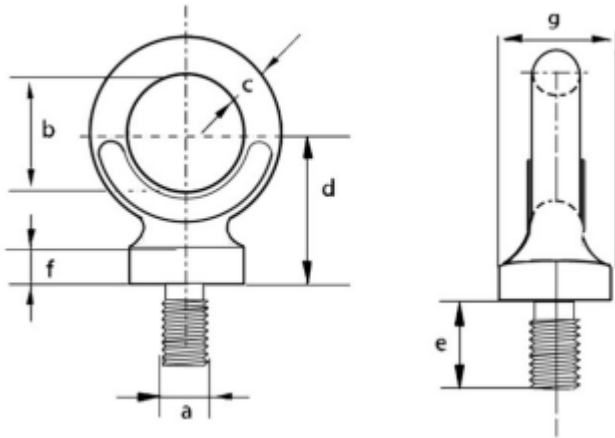

Metric Dynamo Eyebolt

- DYM Series

WLL	Diameter Thread	Diameter Eye Inside	Diameter Eye	Length Base to Centre	Thread Length	Base Height	Diameter Base
tons	a mm	b mm	c mm	d mm	e mm	f mm	g mm
0.10	6	22	9	27	18	5	17
0.15	8	22	9	27	18	5	17
0.25	10	22	9	27	18	5	17
0.32	12	22	9	27	18	5	17
0.50	14	29	11	34	23	6	23
0.63	16	29	11	34	23	6	23
1.25	20	40	15	47	32	9	32
2.00	24	51	19	60	40	12	40