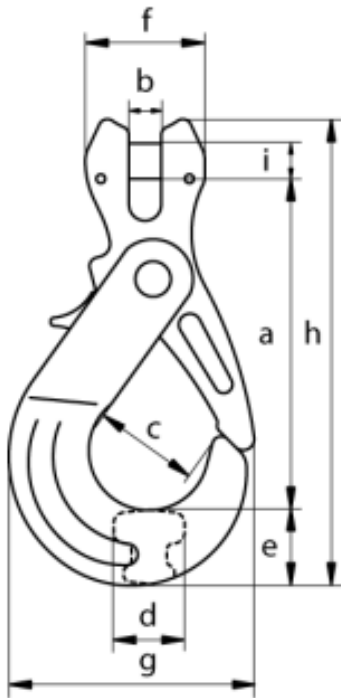

Green Pin Skip Hooks

- GKC Series

WLL	Chain Diameter	Length	Width	Width Opening	T'ness	Width	Width Outside	Width Outside	Length	Diameter Pin
		a	b	c	d	e	f	g	h	i
t	mm	mm	mm	mm	mm	mm	mm	mm	mm	mm
3.2	10	116	12	43	24	29	42	92	168	13
5.4	13	153	15	47	32	34	54	111	218	16