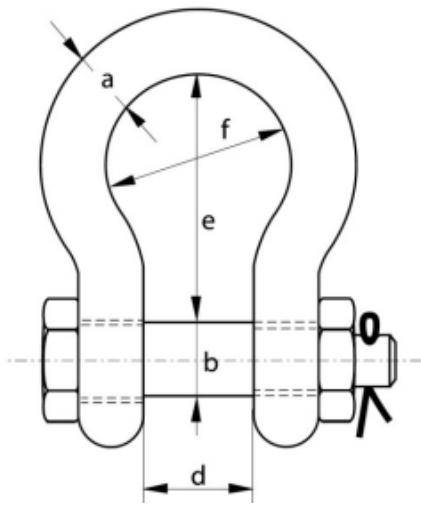

Galvanised Safety Pin BOW Shackle

- SAB Series

WLL	Diameter	Diameter	Diameter	Inside	Inside	Width
	Bow	Pin	Eye	Width	Length	Bow
	a	b	c	d	e	f
tons	inch	inch	inch	inch	inch	inch
0.50	3/8	1/2	1	5/8	1.1/2	7/8
1.00	1/2	5/8	1.1/4	7/8	2	1.1/8
1.50	5/8	3/4	1.1/2	1.1/8	2.1/2	1.1/2
2.00	3/4	7/8	1.3/4	1.3/8	3	1.3/4
3.00	7/8	1	2	1.1/2	3.1/2	2
4.00	1	1.1/8	2.1/4	1.3/4	4	2.3/8
5.00	1.1/8	1.1/4	2.1/2	2	4.1/2	2.5/8
6.25	1.1/4	1.3/8	2.3/4	2.1/4	5	3
7.50	1.3/8	1.1/2	3	2.3/8	5.1/2	3.1/4
9.25	1.1/2	1.3/4	3.1/2	3.5/8	6	3.1/2
10.50	1.5/8	1.7/8	3.3/4	2.7/8	6.1/2	3.7/8
12.50	1.3/4	2	4	3.1/8	7	4.1/8