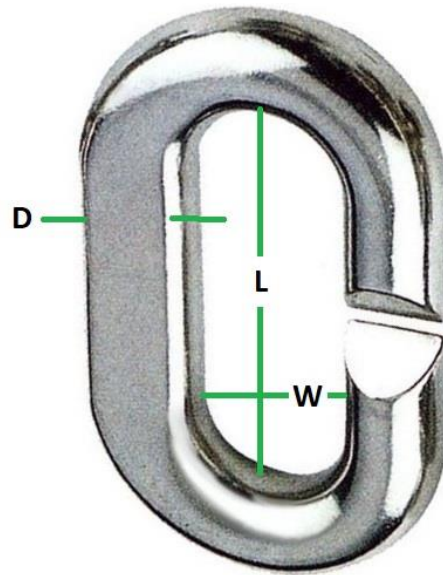

## Stainless Steel C Link

- SSCL Series

| Model  | D    | L    | W    |
|--------|------|------|------|
| SSCL05 | 5mm  | 20mm | 8mm  |
| SSCL06 | 6mm  | 24mm | 9mm  |
| SSCL08 | 8mm  | 32mm | 12mm |
| SSCL10 | 10mm | 40mm | 15mm |
| SSCL13 | 13mm | 52mm | 20mm |